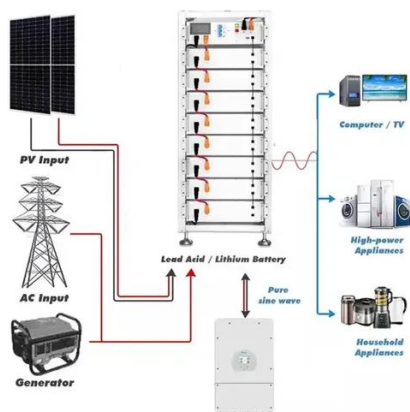

Server cabinet 36U 1200mm deep