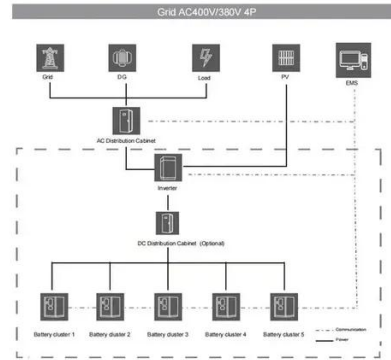

AZE's 52U 800mmWide x1200mmDeep server rack cabinet shall consist of welded and assembled steel frame construction, supporting computer server and data storage equipment ...