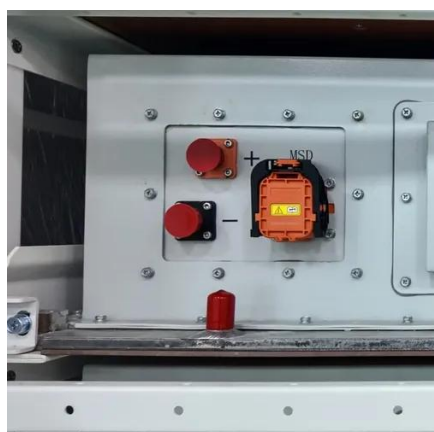

SmartRack® Modular Data Centers are composed of IT rack, cooling and service enclosures that together form a performance optimized data center, or POD. This innovative design enables ...