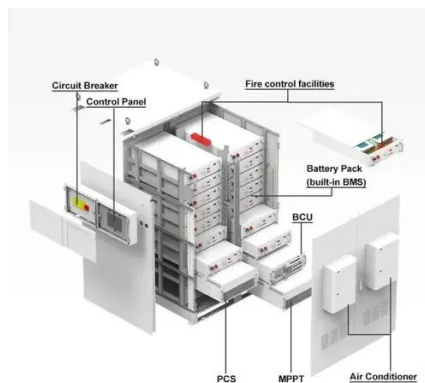

SmartRack® Modular Data Centers are composed of IT rack, cooling and service enclosures that together form a performance optimized data center, or POD. This innovative design enables ...