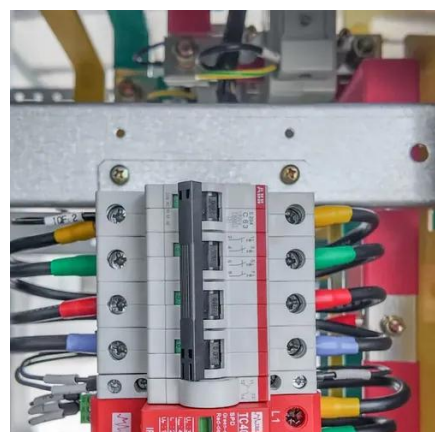

[Server Rack Cabinet , 42U](#)

Use the Baying Brackets, to connected or bay the Rack to multiple racks. There are four Baying Brackets two upper and two lower, located on the Rack's inner Door Frame.

[Calculating Server Rack Wattage/BTU - Securing ...](#)