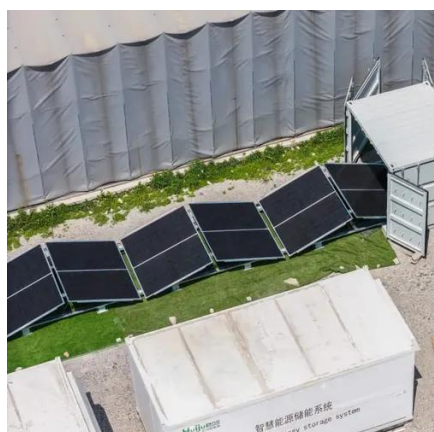

The Cisco R42612 R-Series rack is a 19-inch, 42U, industry standard EIA-310-D rack that is optimized for the integrated Cisco Unified Computing System (UCS). It supports all ...

[Vertiv(TM) Integrated Rack Solution Reference Design #42 ...](#)

Explore all Commercial and Office form factors and power configurations available, Endpoint, Rack, and Row by visiting the Solution Builder on Vertiv or by contacting a Vertiv Sales ...

[InfraSuite Modular Server Rack System](#)

Delta manufactures a 42U rack system to suit the needs of nearly any business, regardless of its size, industry, or application. These modular racks are a breeze to install, to upgrade, and to ...