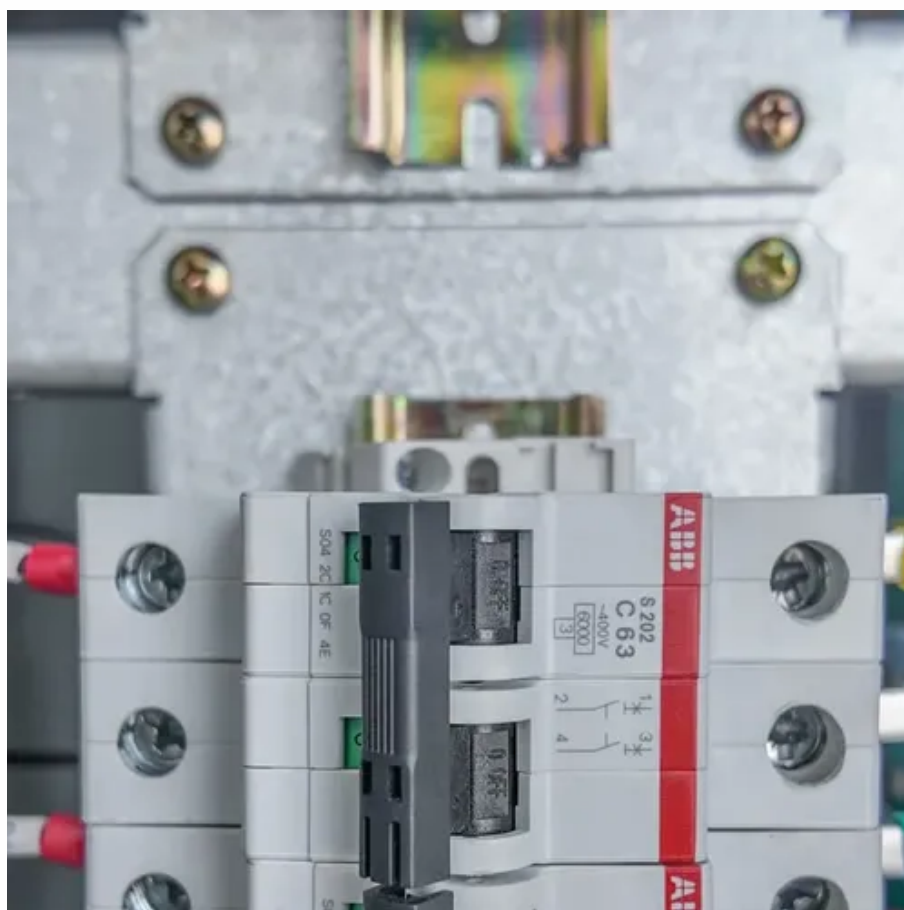

Distributed Energy Communication Power Supply Rack 42U

Distributed Energy Communication Power Supply Rack 42U

[42U Server Cabinets/Racks . Comms Express](#)

Explore the range of 42U Server Cabinets/Racks available at Comms Express, Networking Reseller - Free Delivery Available To Buy Online Today.