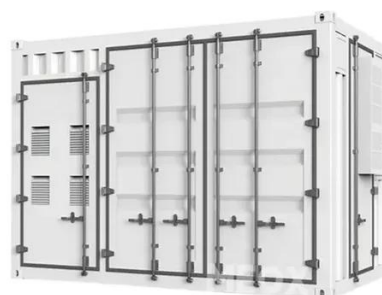

[kW per Rack Explained: Optimize Colocation ...](#)

Learn how kW per rack impacts colocation pricing, energy efficiency, and performance. Discover best practices to manage power, ...

[Data Center Power Consumption Per Rack](#)