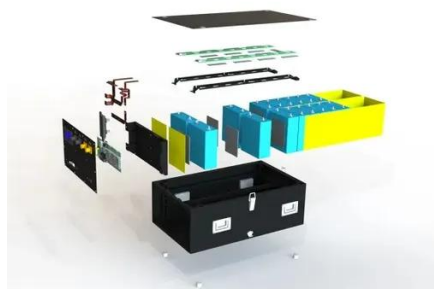

Across the globe, enterprises are awakening to the ways that their operations affect the environment in various areas over time. As data center energy ...

[Rack Power Distribution Unit \(rPDU\)](#)

Rack Power Distribution Unit (rPDU) Every rPDU (Rack Power Distribution Unit) released by Delta is a result of our total commitment to engineering the most efficient and reliable power ...

PX4 Landing Page

The PX4 is more than just a rack power distribution unit. It is a unified rack PDU solution that provides forward-thinking tools, sensors, and insights to solve ever-evolving infrastructure ...