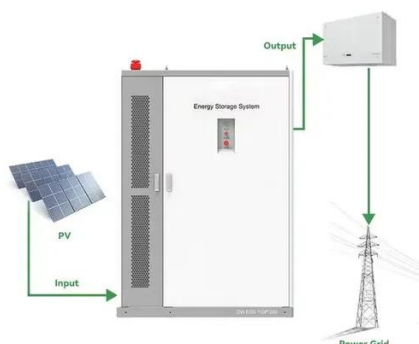

[Enjoy 100kwh 200kwh Lithium Ion Battery Bess Cabinet with IP66](#)

Intelligent BMS, providing complete protection. Support high discharge power, IP55, natural cooling, wide temperature range: -20°C to 55°C. Modular design, easy to expand. Suited to ...

[Dodoma Backup Energy Storage Battery: Your Power Guardian ...](#)

Or why your neighbor's solar panels still power their Netflix binge at midnight? Meet the Dodoma backup energy storage battery - the unsung hero making these modern miracles ...

[IP55/IP66 Protected 325kWh Energy Storage Cabinet](#)

High-capacity industrial and commercial photovoltaic energy storage cabinet with IP55/IP66 protection, 325kWh capacity, and secure, efficient design.

[Photovoltaic energy storage cabinet design](#)