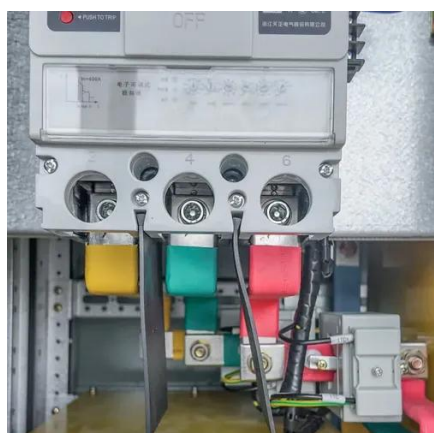

[Amazon : Earthquake Cabinet Latch](#)