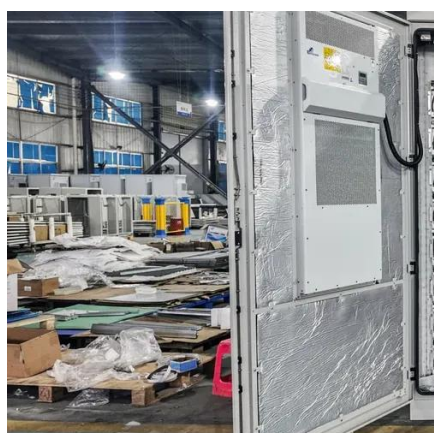

[Earthquake Proof Kitchen Cabinets](#)

Earthquake-Proof Kitchen Cabinets: Ensuring Safety and Functionality Kitchens, often considered the heart of a home, are also ...