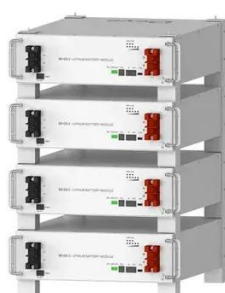

Deye Official Store

10 years warranty

[Automatic Cabinet Door Earthquake Latches](#)

SeismoLatch Deluxe: Automatic Cabinet Door Earthquake Latches $29.99 The Original - our Number One selling item - SeismoLatch is the 1st ...