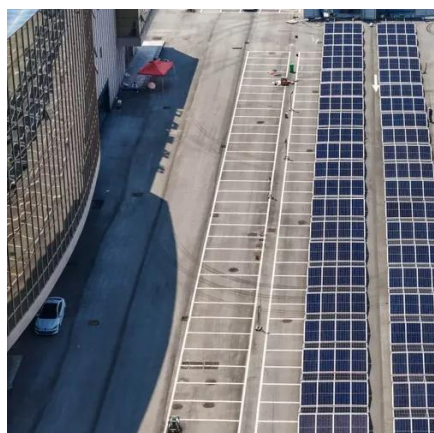

[Earthquake Proof Kitchen Cabinet Latches](#)