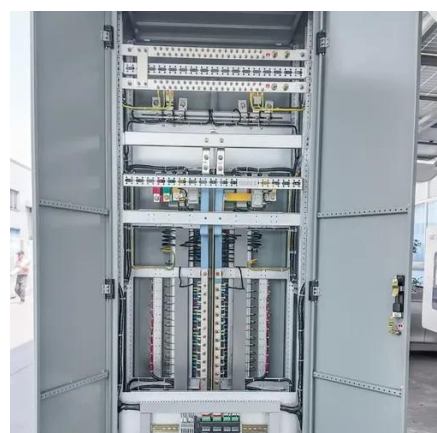

[Off-Grid BESS Solutions - Solar + Battery Storage](#)

Off-grid power solutions offer a sustainable pathway to energy independence by enabling users in remote or underserved areas to generate, store, and manage their own electricity without ...

[Outdoor Cabinet BESS Lithium Battery 100kWh Algeria](#)