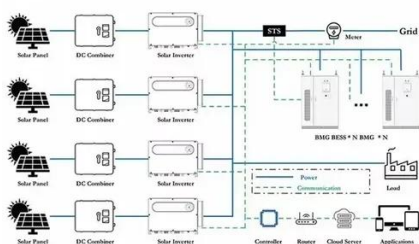

The 50kW/100kWh Solar Energy Storage system is designed to be flexible in deployment, easy to install and ship, responsive, and highly reliable. It integrates photovoltaic power generation ...

373kWh Liquid Cooled Energy Storage System

MEGATRON 1500V 344kWh liquid-cooled and 340kWh air cooled energy storage battery cabinets are an integrated high energy density, long lasting, battery energy storage system.