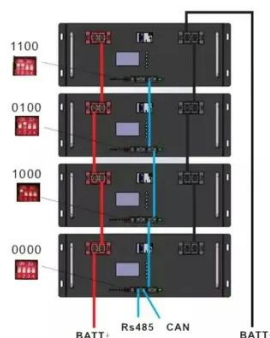

If by "cutter" you mean "Qatar", then it is a peninsula connected to Saudi Arabia, protruding into the Persian Gulf. It is also quite close to the island country of Bahrain.