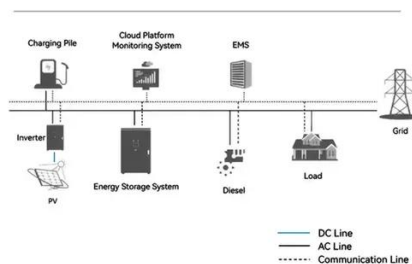

Vilion (Shenzhen) New Energy Technology Co., Ltd. Solar Storage System Series EnerArk Integrated Outdoor Battery Energy Storage Cabinet. ...

[50kW/100kWh Solar Energy Storage System ...](#)

The 50kW/100kWh Solar Energy Storage system is designed to be flexible in deployment, easy to install and ship, responsive, and highly reliable. It ...

System Topology

[50kw 360v Solar Energy Storage Cabinet_Solar Inverter_Best Solar ...](#)

Commercial & Industrial LiFePO4 Battery Storage Cabinet 50kW Solar PV ESS with Liquid Cooling Energy Storage

[What does the phrase eastbound and down mean?](#)