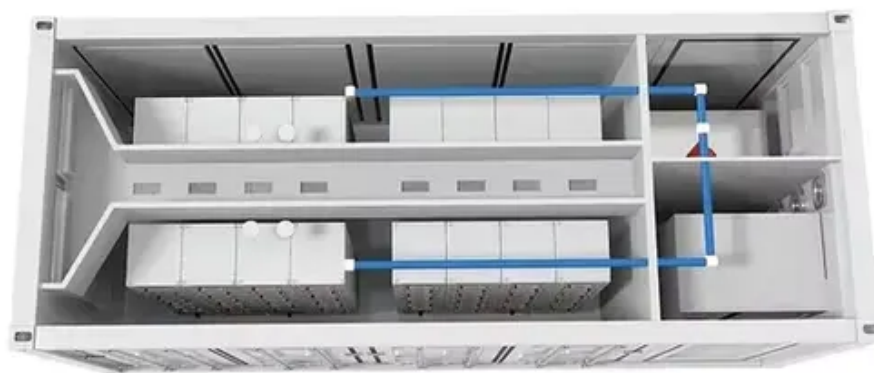

East timor solar integrated energy storage cabinet 50kw

East timor solar integrated energy storage cabinet 50kw

[50kwh energy storage integrated cabinet](#)

50kwh energy storage integrated cabinet What is Operation Altitude 50KW/100KWh outdoor cabinet ESS solution (kac50dp-bc100de)? Operation Altitude 50kW/100kWh outdoor cabinet ...