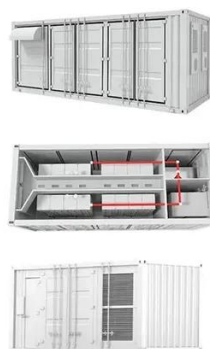

Facebook

50kW Outdoor Energy Storage System Ready for Delivery! Integrated design for quick and easy installation high-power output to support large loads Thank you for choosing ...

[Where is cutter in the middle east?](#)