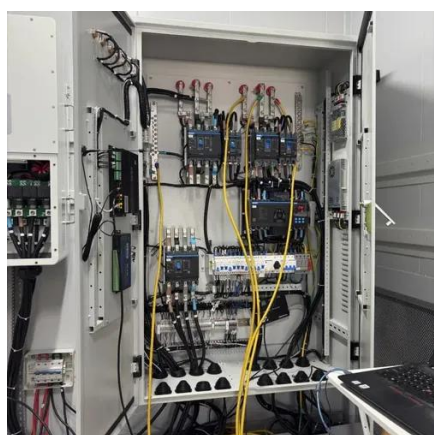

[Edge Core ST2100 Outdoor Telecom Cabinet with All in One ...](#)