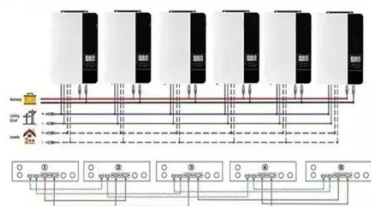

Parallel (Parallel operation up to 6 unit (only with battery connected))

AC input wires

AC output wires