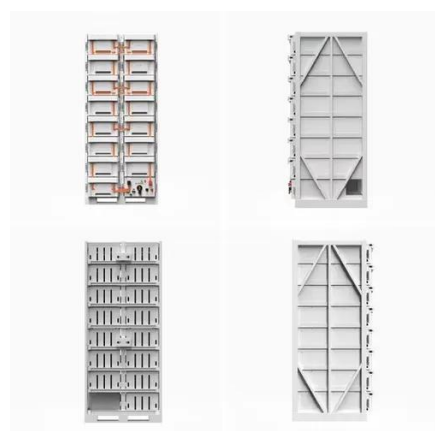

[What is an Edge Data Center? (With Examples)](#)

Edge data centers ensure that computing resources are located close to end users, processing data in real-time. Edge data ...