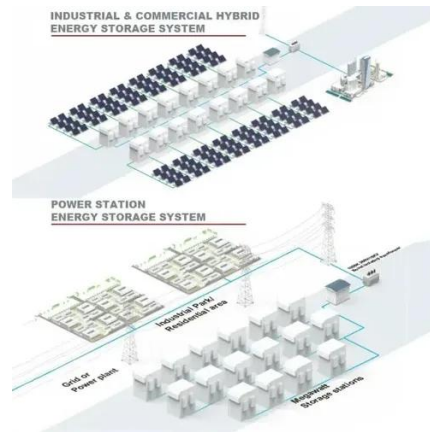

Edge computing user cabinet 50kW

Edge computing user cabinet 50kW

[iDCmini Cube 50kW , iDCmini, all-in-one micro datacenter](#)

The cooling capacity of iDCmini Cube is up to 53kW per rack. It is also a perfect solution for hosting high power requirement equipment, such as high performance computing (HPC) ...

EDGE 5 - Air Conditioned Server Rack - EDGE Computing

The EDGE 5 is a Micro Data Centre all in one rack, enabling localised computing to take place. The rack is cooled via a side mounted air conditioning unit that ducts cold air to the front of the ...

EDGE 5 Micro Data Centre Edge computing from an air conditioned server rack EDGE 5 Micro Data Centre is an air conditioned server rack that ...

TAX FREE

1-3MWh

BESS

[Trade-UPS For Edge Computing](#)

Galaxy VS Maintenance Bypass Cabinet, UL, Single-Unit 10-40kW 208V, 20-80kW 480V Maintenance bypass cabinet for complete isolation of the ...

[EDGE-3 data center complete rack package, air-cooled usystem, ...](#)

Capable of housing full depth high heat load servers the EDGE-3 is easy to deploy and simple to set-up and most importantly, the EDGE-3 incorporates the latest technology for real time ...