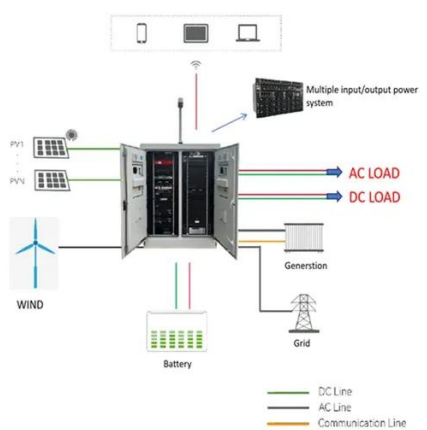

Edge computing user cabinet 50kW

Edge computing user cabinet 50kW

[iDCmini Cube 50kW , iDCmini, all-in-one micro datacenter](#)

The cooling capacity of iDCmini Cube is up to 53kW per rack. It is also a perfect solution for hosting high power requirement equipment, such as high performance computing (HPC) ...

EDGE 5 - Air Conditioned Server Rack - EDGE Computing

The EDGE 5 is a Micro Data Centre all in one rack, enabling localised computing to take place. The rack is cooled via a side mounted air conditioning unit that ducts cold air to the front of the ...

What Are Edge Data Centers? Definition, ...

This cabinet with 42U usable IT space is suitable for use in factories, production facilities, and other industrial locations. We are your ...

EdgeBLOK MDC

EdgeBLOK MDC - Micro Data Center EdgeBLOK MDC - Micro Data Center solution is a package that provides power, cooling, monitoring, security ...