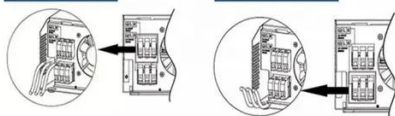

AC input wires

AC output wires

Five 9s Digital

The rapid growth of data generation fueled by artificial intelligence (AI) has transformed how data is stored, processed, managed, and transferred, while increasing the demand for computing ...

EdgeBLOK MDC

Edge Computing Cabinets Build on the successful KabinPLUS platform, KI Series thermal insulated cabinets are designed to be used with in-rack type