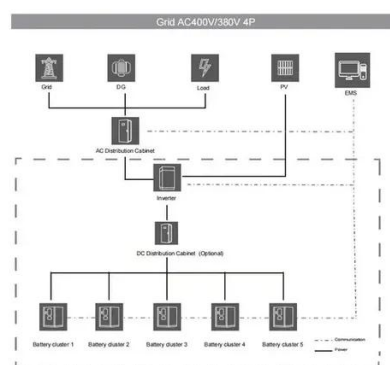

[APC USA , Schneider Electric United States](#)

APC, a flagship brand of Schneider Electric, provides clean battery back-up power, surge protection, and IT physical infrastructure inside and outside the traditional IT environment to ...

[Outdoor communication energy cabinet](#)

Summary Highjoule HJ-SG-D02 Outdoor Communication Energy Cabinet is an integrated system for network communication, base station power and remote area site operation, which is ...