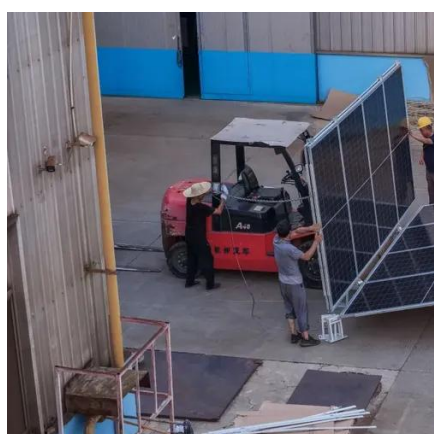

[EF ECOFLOW Portable Power Station EFDELTA, UPS Power ...](#)

EF ECOFLOW Portable Power Station EFDELTA, UPS Power Supply 1260Wh Battery Pack with 6 1800W (3300W Surge) AC Outlets, Solar Battery Generator for Outdoor ...