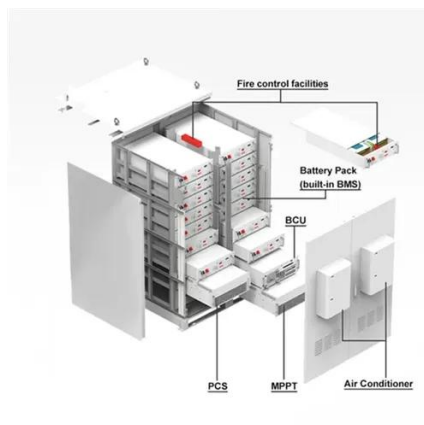

Explore the EF ECOFLOW DELTA Solar Generator 1260Wh with fast solar charging, 6 AC outlets, and waterproof features. Perfect for camping and emergencies!