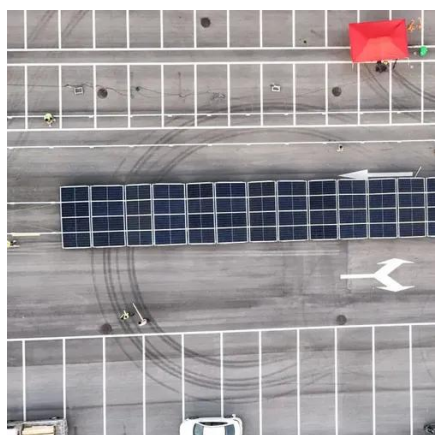

Efdelta solar outdoor power cabinet price