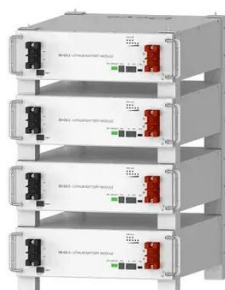

[What is a lead acid battery? - BatteryGuy Knowledge Base](#)