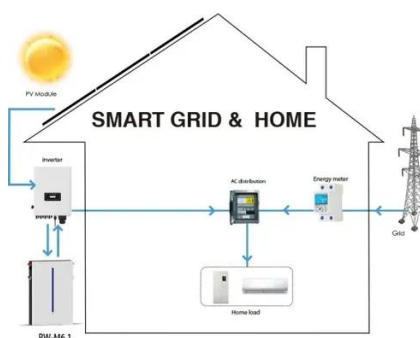

AZE BESS Cabinets

AZE's outdoor battery enclosure includes standard features with battery support, security and sealing abilities and reversible racking rails, 500W ...