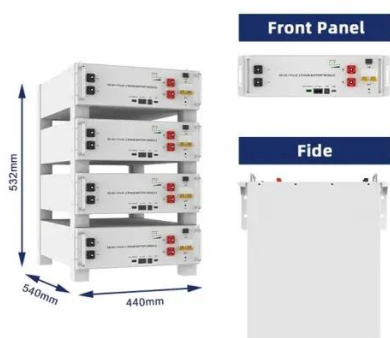

AZE BESS Cabinets