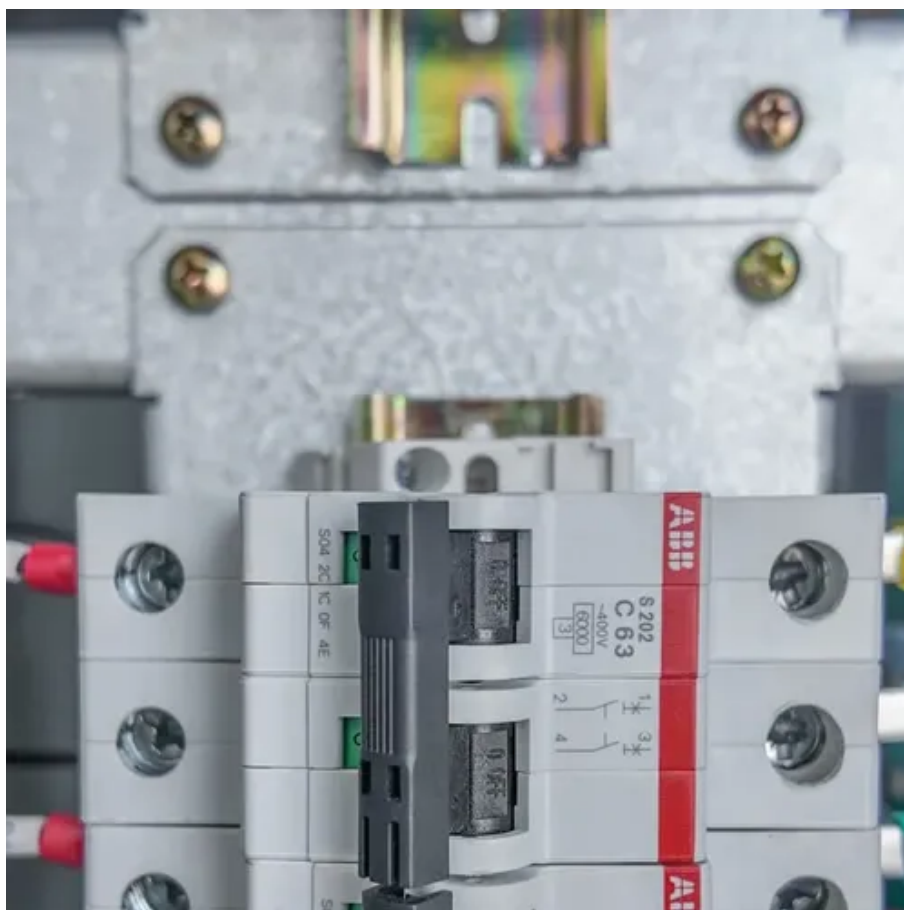

Emergency User Cabinet 1000mm Depth Quotation