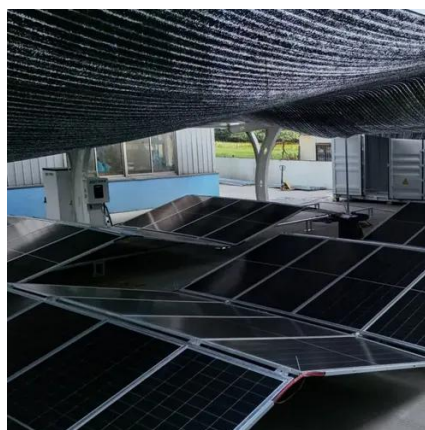

[iStarUSA WN1510 15U 1000mm Depth Rack-mount Server Cabinet](#)

Buy iStarUSA WN1510 15U 1000mm Depth Rack-mount Server Cabinet with best in class customer service and fast shipping at SabrePC.

[ShowMeCables 42U Server Rack Cabinet (White).](#)

Our 42U server rack cabinet has a perforated front and French rear doors to facilitate airflow. Quick-release, lockable side panels allow for easy ...