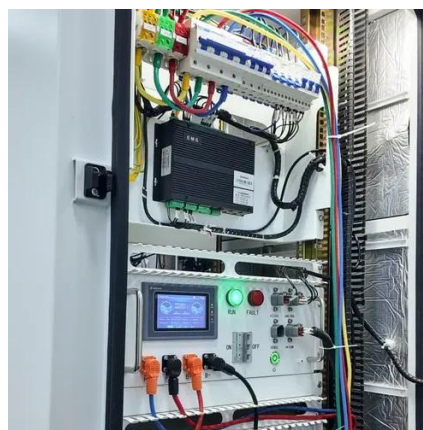

[How to Choose the Right Server Rack: Depth, U-Height, and ...](#)

Depth Analysis: 600mm vs 800mm vs 1000mm
Server rack depth is the measurement from front
to rear, and it directly affects how well your
equipment fits and how you manage airflow and ...

[iStarUSA WN4210 42U 1000mm Depth Rack-mount Server Cabinet ...](#)

Universal Fit to Rackmount Chassis - Double Rear
Doors Provide Convenience - Take Less Space to
Open - Easy Cabling Management - Fully
Adjustable Rails