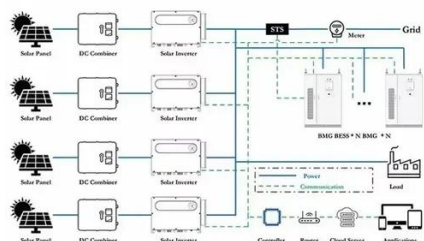

[42U SERVER RACK CABINET, 1000MM DEPTH ...](#)

This stylish and secure 19" rack-mount cabinet protects your investment in computer equipment against environmental elements heat and dust. It ...

[Serveredge 45RU 600mm Wide & 1000mm Deep](#)