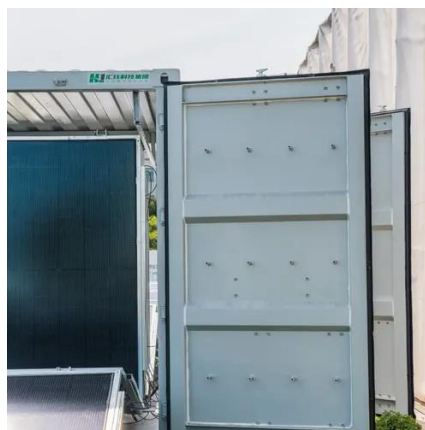

Serveredge Free Standing Fully Assembled rack Cabinets are a perfect ...

[42U 1000mm Depth Rack-mount Server Cabinet](#)

With vented doors and cooling fans, WN series provides excellent air circulation for servers and other devices. Cabinet is completely lockable from the front/ rear doors and side panels to ...