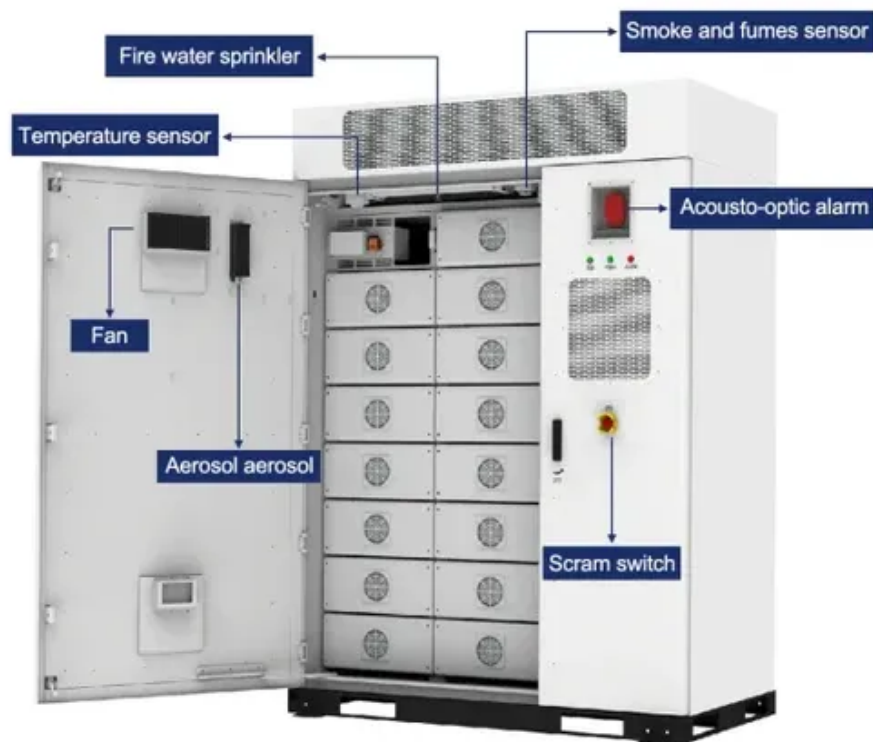

Emergency server rack with 1000mm depth warranty guaranteed

Overview

Sysracks' SRF1000 is a series of professional-grade floor cabinets in dimensions 18U to 42U in height and 1000 mm or 39 in-depth. Its sturdy designs provide safe storage for active and passive servers and telecommunications equipment in offices and closed industrial premises.