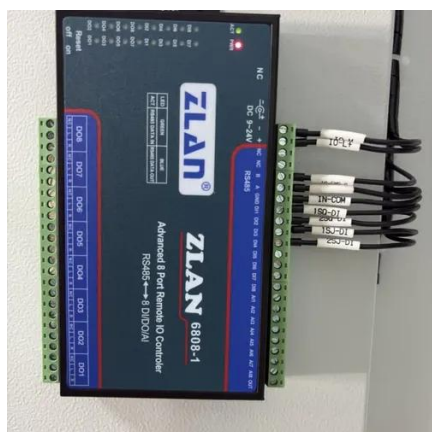

[36U SERVER RACK CABINET, 1000MM DEPTH - RackmountNet](#)

This stylish and secure 19" rack-mount cabinet protects your investment in computer equipment against environmental elements heat and dust. It also offers a superior environment for ...