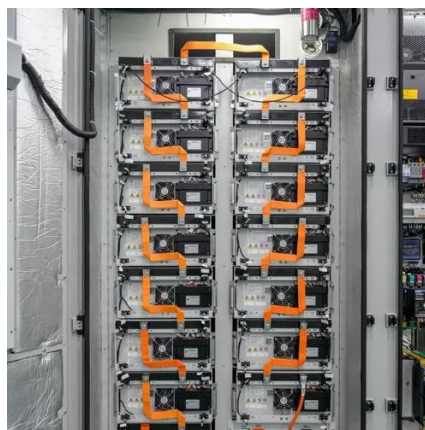

This stylish and secure 19" rack-mount cabinet protects your investment in computer equipment against environmental elements heat and dust. It ...

[Claytek WN1510 15U Rackmount Server Cabinet](#)

Core Components Rack Cabinets ISTARUSA
WN1510, 15U, 1000mm Depth, Rack-mount
Server Cabinet Info