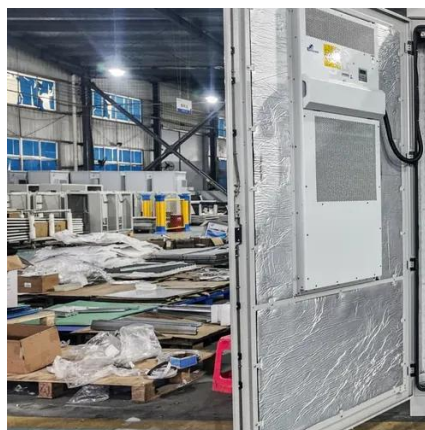

GSL Energy's outdoor DC energy storage systems provide sustainable and low-maintenance power solutions for islands, off-grid ...

[Battery Energy Storage Cabinet System](#)

Scalable to 210kWh/344kWh/368kWh power configurations. 2.. Modular design allows convenient installation, saving labor cost. 3.. Extendable-modular, adding more capacities as ...