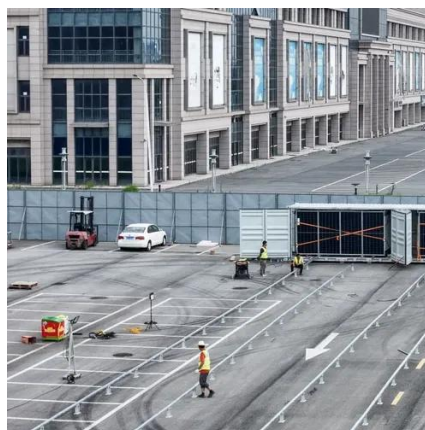

Designed for multiple scenarios, they are ideal for urban buildings, communities, and low-voltage networks, featuring highly integrated liquid ...

[Cairo energy storage outdoor integrated cabinet](#)

Aerosol fire suppression is also integrated into each outdoor cabinet allowing for safer and more controlled energy storage system design for firefighting. 340kWh rack systems can be paired ...