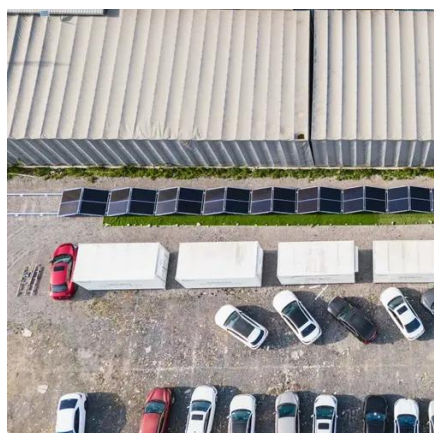

[Large Scale C& I Liquid and Air cooling energy ...](#)