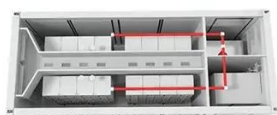

[EHOM Portable Power Station, EP1650 1024Wh LiFePO4 EVE Battery Solar](#)

EHOM Portable Power Station, EP1650 1024Wh LiFePO4 EVE Battery Solar Generator Backup 120V AC/DC/USB, 1650W (Peak 2200W) Mobile Power Supply as Emergency Generator for ...