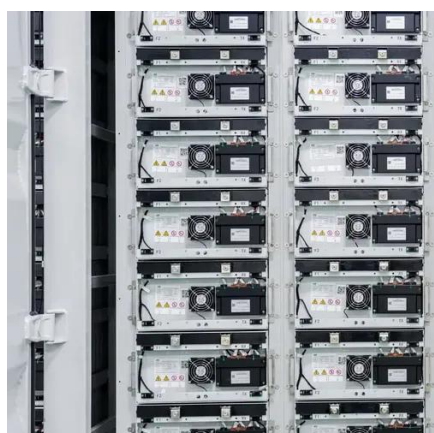

[100KW 215KWh Industrial And Commercial Energy Storage Cabinet](#)