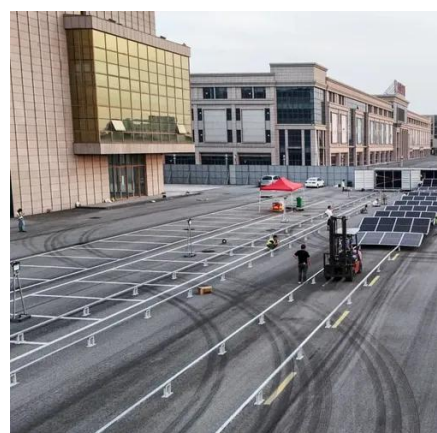

100KWH/215KWH 768v 280Ah 3phase HV outdoor LiFePo4 BESS

This advanced system integrates a 100KW Power Conversion System (PCS) with a robust 215KWH Lithium Iron Phosphate (LiFePo4) battery, ensuring reliable and efficient energy ...