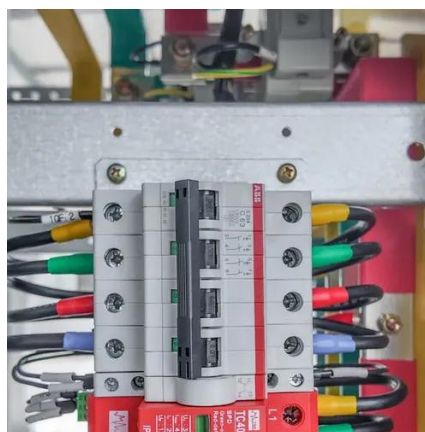

European Union

Explore All Countries European Union Europe Page last updated: December 17, 2025

[50kW/100kWh,100kW/215kWh,100kW...](#)

Specially designed to achieve PV & energy storage combination and backup power supply. It integrates PCS, BMS, EMS, and other parts. Elecod ESS connects PV, local loads and mains ...