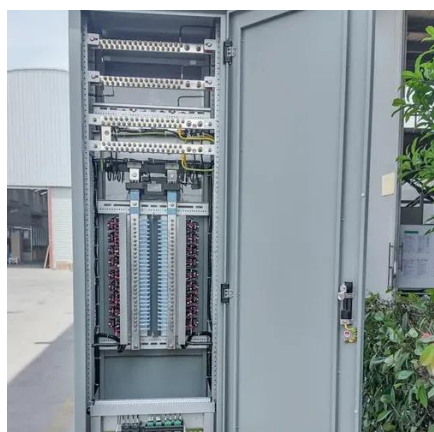

[HUA POWER C & I BESS Cabinet - 100kW/215kWh PV](#)

With 100kW PCS and 215kWh of LiFePO4 battery storage, it delivers robust, efficient, and versatile energy management. This solution integrates advanced BMS and EMS technologies ...