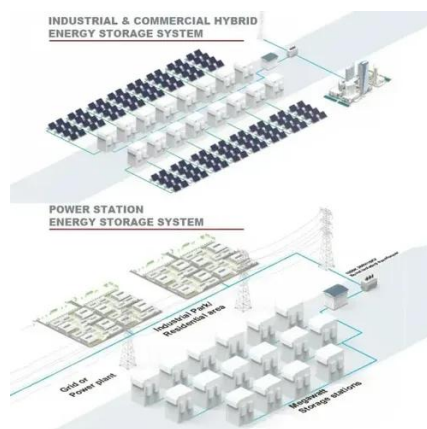

The expandable stackable Lithium Battery Storage Cabinets makes adding multiple Batteries or additional Inverters to your Energy Storage Solution quick, attractive and super simple.

DILI+PHOTOVOLTAIC+ENERGY+STORAGE+CABIN ET+--EXPANDABLE ...

DILI+PHOTOVOLTAIC+ENERGY+STORAGE+CABIN
ET+--+EXPANDABLE, request quote,price and
delivery information, for this item, Sierra Ic Inc

[ZUMA Pictures Of The Day: News, Sports, Celeb images and more](#)

Photographers photo site - Amazing Images From Around the World

[Outdoor Energy Storage System Cabinets , EPC Energy](#)

Fully integrated, pre-configured, and packaged systems can help reduce footprint, onsite installation time, and cost, and increase quality and reliability. Scalable from Residential to Utility.

[ATLAS EXPANDABLE ENERGY STORAGE CABINET](#)

Aqua-C is a 4.18 MWh 20-foot container energy storage system, Aqua-E is a 420 kWh capacity expansion cabinet, and Aqua-E Pro is a 200 kW/420 kWh integrated machine for industrial ...