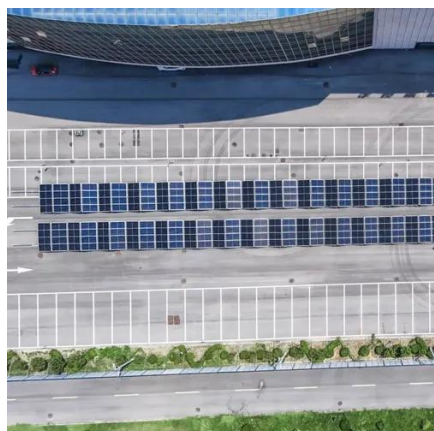

Expandable modular outdoor cabinets for mining