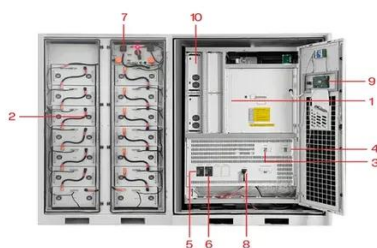

Crypto Mining Containers , Indoor/Outdoor ...

Our mining infrastructure is completely customizable and modified to your needs. We can start as small as a 1MW array, and you can always add ...

- 1 PCS Module
- 2 Battery room
- 3 Grid side circuit breaker
- 4 Load side circuit breaker
- 5 OPV1 side circuit breaker
- 6 OPV2 side circuit breaker
- 7 High Volt Box
- 8 BAT side circuit breaker
- 9 LCD display screen
- 10 MPPT