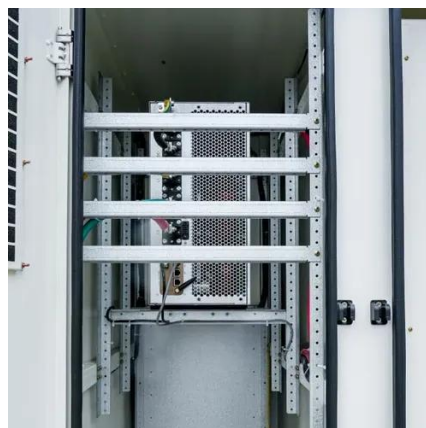

EPC Energy serves the utility and developer market with multi-MWh solutions featuring 40? container or skid-based designs. These scalable designs feature integrated LFP battery racks, ...

[18U External Roadside Cabinet 600mm Wide 600mm Deep](#)

The 18U External Roadside Cabinet 600 Wide 600 Deep is a 18U high, 600mm wide and 600mm deep free standing cabinet from Server Room Environments for outdoor protection of Edge, IT ...