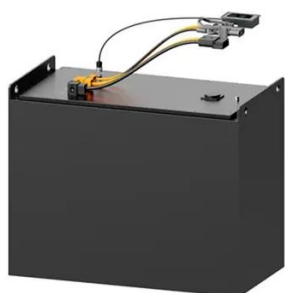

Battery Cabinet

Introducing the Scoop 18U 600mm Deep Outdoor Battery Cabinet, your ultimate solution for secure and efficient battery storage in outdoor ...

TAX FREE

ENERGY STORAGE SYSTEM

Product Model
HJ-ESS-215A(100KW/215KWh)
HJ-ESS-115A(50KW 115KWh)

Dimensions
1600*1280*2200mm
1600*1200*2000mm

Rated Battery Capacity
215KWH/115KWH

Battery Cooling Method
Air Cooled/Liquid Cooled

[Wall Mount Electrical Cabinet Enclosures , Indoor & Outdoor ...](#)

Explore our premium range of wall mount cabinet enclosures, designed for indoor and outdoor use. Perfect for IT cabinets, server racks, network cabinets, and electrical enclosures, our ...