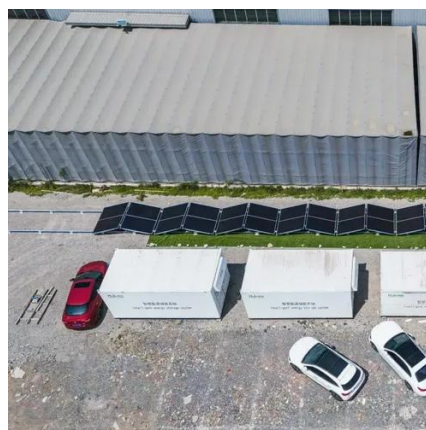

[9U External Roadside Cabinet 600mm Wide 600mm Deep](#)

The 9U External Roadside Cabinet 600 Wide 600 Deep is a 9U high, 600mm wide and 600mm deep free standing cabinet from Server Room Environments for outdoor protection of Edge, IT ...