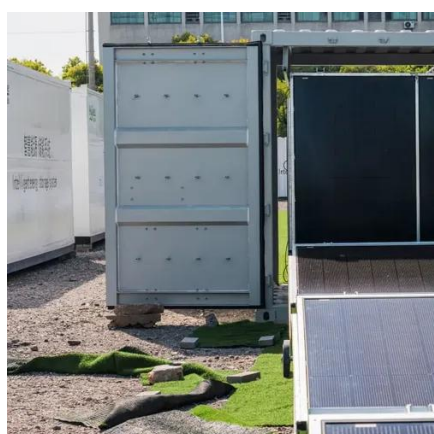

Our Power Supply Cabinet offers exceptional quality within the Power Distribution Cabinet & Box category. To distinguish between suppliers in China, evaluate their manufacturing capabilities, ...