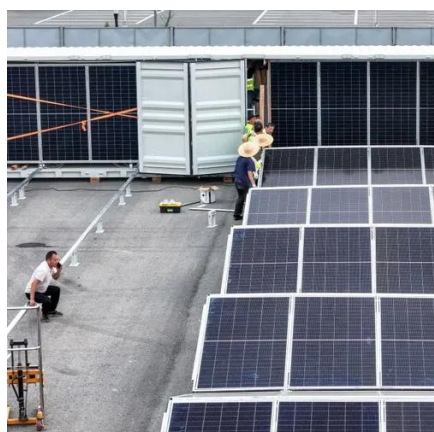

[Agricultural Steel Buildings](#)

These metal barns are ideal for equipment repair, crop or hay storage sheds, and farm workshops. The uniquely designed prefabricated farm building kits can be quickly assembled ...