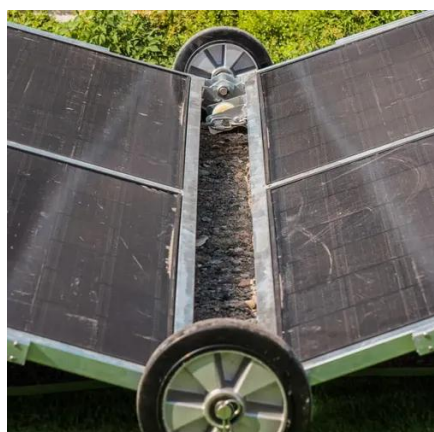

### [Belmopan Gravity Energy Storage Project: A Sustainable Energy ...](#)

As Belize pushes toward renewable energy adoption, the Belmopan Gravity Energy Storage Project stands out as a groundbreaking initiative. This article explores how gravity-based ...

### Off-grid energy storage at belmopan power plant

Electric power companies can use this approach for greenfield sites or to replace retiring fossil power plants, giving the new plant access to connected infrastructure. 22 At least 38 GW of ...