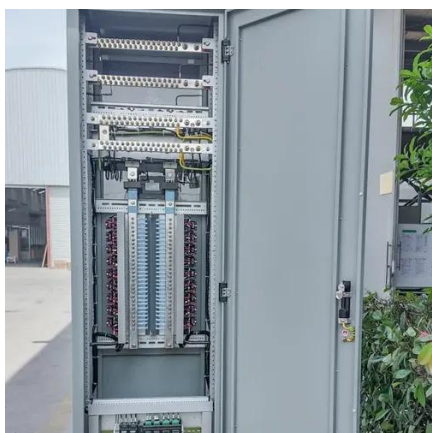

Logic Cabinet: Receives signals from the reactor control system and the main control room, then selects the proper control rod cluster and sends rod ...

Slide 1

The generator its rated power output is 20 kW. It is driven by a turbine at a speed of 1215 rpm. The generator has the following electrical parameters: $R_1 = 0.200 \text{ W}$, $R_2 = 0.150 \text{ W}$, $R_{fe} = 320 \dots$

Generator

Generator Various Supply Performance Models tailored to various environments, stable operation in harsh conditions Diverse Supply ...

[Generac CT02224GNAN Parts & Diagrams](#)

Repair parts and diagrams for CT02224GNAN - Generac 22kW Home Standby Generator (SN: 1610V39641 - 1610V39641) (2010)

[Generator Enclosure Kit](#)

RCS Electrical Services is your expert generator enclosure kit provider and installer. Contact us for all your generator repair, service, and installation ...

GP38-2

The D14 companion alternator is physically coupled to the main generator. It supplies current to excite the main generator field and to power the radiator cooling fans, the inertial filter blower ...