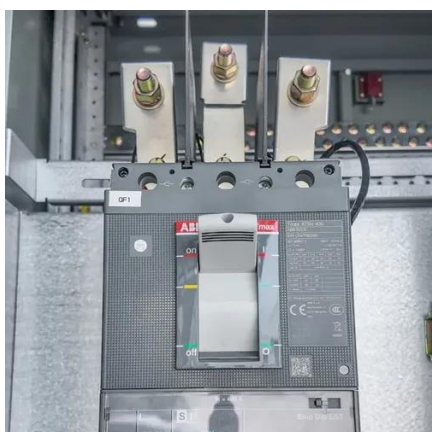

Our team of experts can help you find the perfect generator for your needs, whether you're looking for a home generator, a whole house generator, or a backup power system. We offer a wide ...

Generator

Generator Various Supply Performance Models tailored to various environments, stable operation in harsh conditions Diverse Supply ...

[Generac CT02224GNAN Parts & Diagrams](#)

Repair parts and diagrams for CT02224GNAN - Generac 22kW Home Standby Generator (SN: 1610V39641 - 1610V39641) (2010)

[Generator Enclosure Kit](#)

RCS Electrical Services is your expert generator enclosure kit provider and installer. Contact us for all your generator repair, service, and installation ...

GP38-2