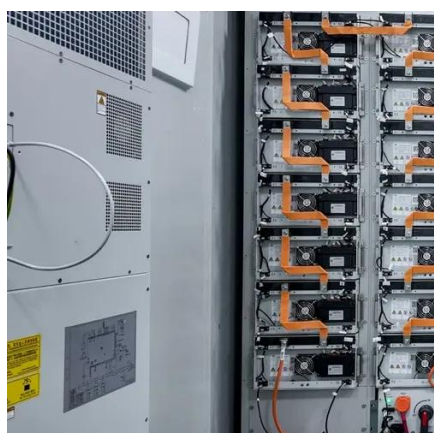

OWNER'S MANU