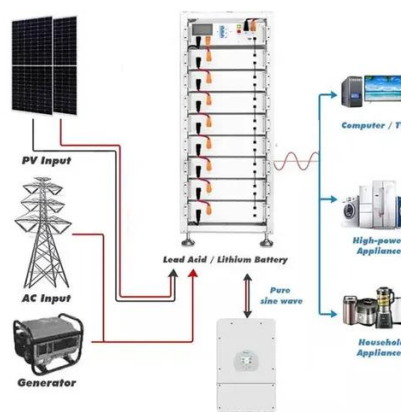

[Generator Enclosure Kit](#)

RCS Electrical Services is your expert generator enclosure kit provider and installer. Contact us for all your generator repair, service, and installation ...

GP38-2

The D14 companion alternator is physically coupled to the main generator. It supplies current to excite the main generator field and to power the radiator cooling fans, the inertial filter blower ...

G-215185 REV 3 GENERAL ASSEMBLY M2, M3, M4

9. WIRE GENERATOR TO COMPRESSOR MOTOR, AND PS-1 PRESSURE SWITCH. MOTOR WIRES CONNECT TO CONTACTOR WITH OVERLOAD. NOT SUPPLIED) 2. INSTALL IN ...

Cam-Lock & Temporary Power , Generator Tie-In ...