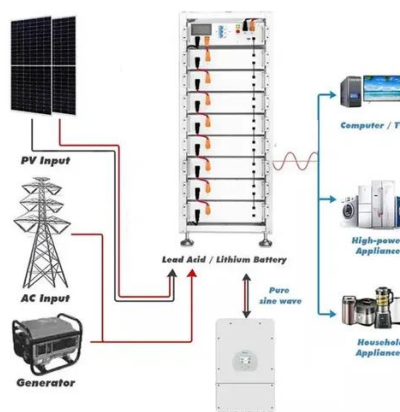

Thor Motor Coach (TMC) reserves the right to make changes in vehicles built and/or sold at any time without incurring any obligations to make the same or similar changes on ...

[Best Generator Buying Guide](#)

Shopping for a generator? Read about types, features, safety, and other must-know topics in our generator buying guide to make an informed choice.