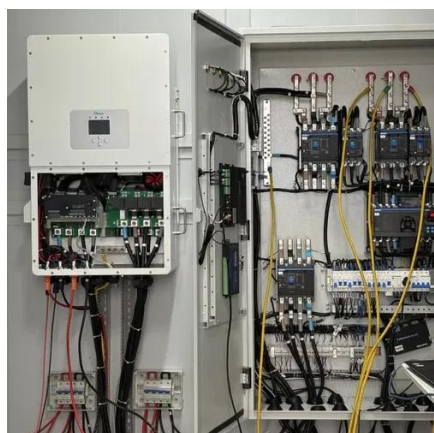

Amazon : Generator Enclosure Outdoor