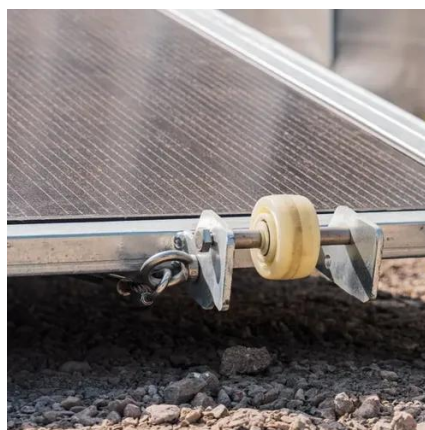

[Generator Connection Cabinet Features , Berthold ...](#)

Suitable for indoor or outdoor use, our cabinet maintains its NEMA 3R rating even with the access door open and temporary cables (from the portable ...