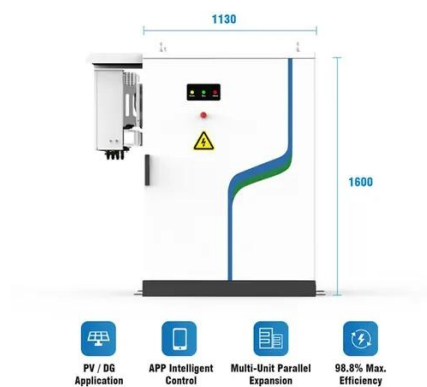

When installing a generator indoors, a typical generator enclosure is often unnecessary. Enclosures and sub-base fuel tanks are heavy and expensive. With a generator ...