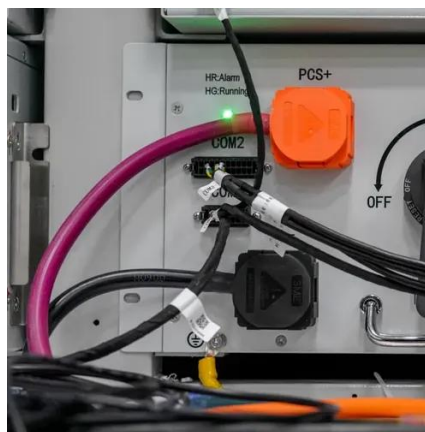

[Docking Systems for Drone and UAVs](#)

A landing self-charging drone station that allows autonomous charging of drones without manual intervention. The station has a charging pile inside a base and a magnetic ...

[NEMA 4X Outdoor Telecom Enclosure Manufacturer](#)

Leading global manufacturer of indoor and outdoor NEMA 3R to 4X enclosures for Telecommunication, Aerospace, Green Energy, Oil Gas and Utilities markets.