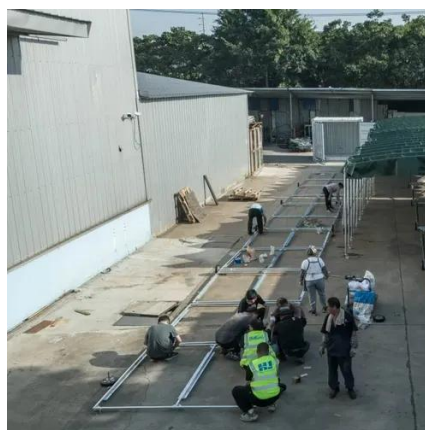

[Telecom Enclosures (HVAC) for Outdoor Uses](#)

Excellent performance Telecom Enclosures (HVAC) are great for wireless communications applications and can be tailored to your needs. The sandwich-structured deep outdoor ...

[ZUMA Pictures Of The Day: News, Sports, Celeb images and more](#)

Photographers photo site - Amazing Images From Around the World