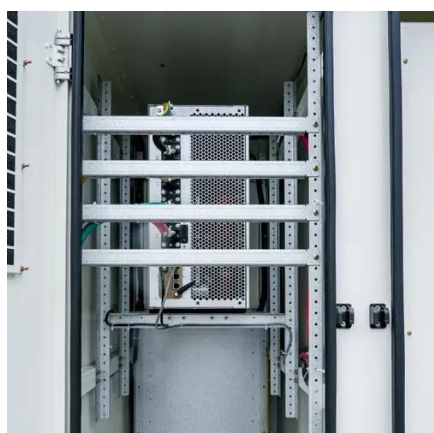

[Outdoor Kitchen Cabinets](#)

Browse our selection of outdoor kitchen cabinets, available in various cabinet models. Made in the USA from weatherproof HDPE.