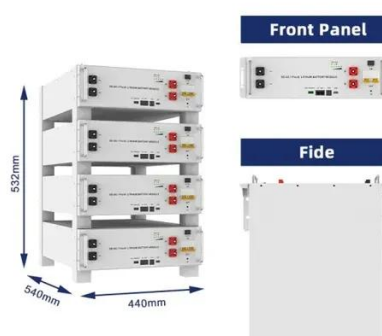

[10KWh/20KWh/30KWh/40KWh Outdoor Photovoltaic Energy Cabinet](#)

The outdoor photovoltaic energy cabinet can provide reliable housing for network servers, edge computers, professional equipment, monitoring systems, photovoltaic, and battery systems. It ...