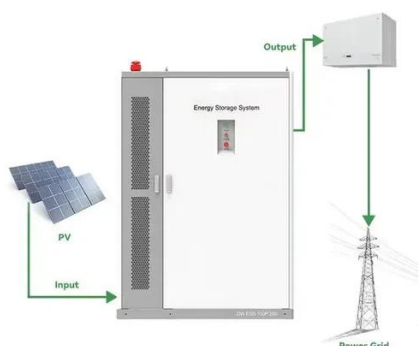

[42U Deep Server Rack, Euro-Series](#)

It is 1200 millimeters deep and supports mounting of equipment up to 1050 millimeters deep. This allows high-density equipment installations, extra space for cable management, and room for ...