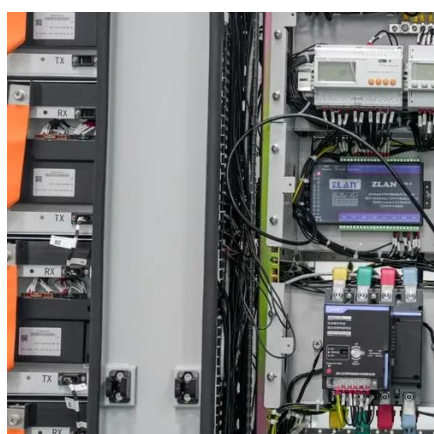

[NavePoint 42U Server Rack Cabinet, 1200mm depth, Fan ...](#)

The mounting rail depth is marked and adjustable in 10 mm increments between 6 and 37.5 inches deep. Perforated front and French rear doors improve airflow. Quick-release, locking ...