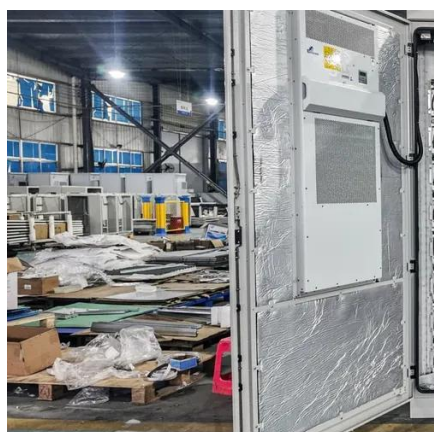

The CC-42UB800 42U Data Cabinet with front glass door provides secure and organized housing for your IT equipment. With dimensions of 600mm ...