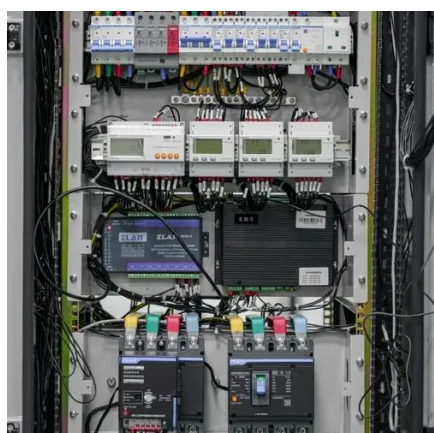

[APC Easy Rack Brochure](#)