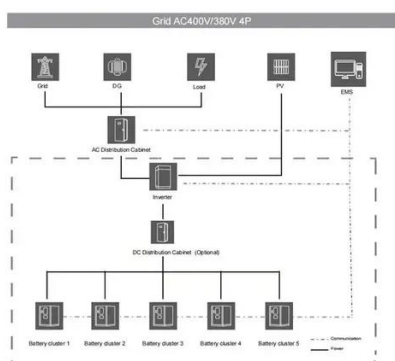

[APC Depth Adapter, 1070 to 1200mm, SX42U to SX48U, 600 ...](#)

With a height of 130 mm and a width of 600 mm, this adapter allows for adjustment of rack depth from 1070 to 1200 mm, making it ideal for integration into various rack environments.

Choose Wisely

Standard server racks are typically 42U or 45U tall, but high-density and AI workloads may require taller 48U or 52U enclosures to maximize vertical space. Depth should ...

[Lenovo 42U 1200mm Deep Racks Product Guide](#)

Lenovo 42U 1200 mm Deep Rack offerings are industry-standard 19-inch server cabinets that are designed for high availability ...

[Standard Server Depth: Find the Perfect Fit for Your Rack](#)

Looking for standard server depth solutions? Discover rack-mounted servers with optimal depth for data centers. Click to explore top-rated options that meet your infrastructure ...