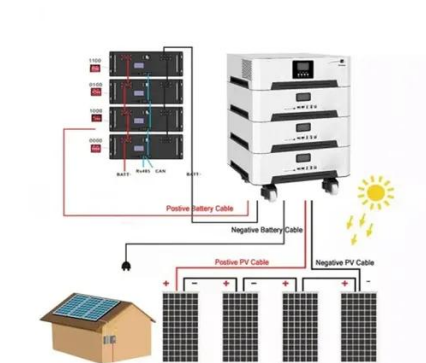

[CTECHI 15KW 30KWH All-in-One Battery Energy ...](#)

High-Voltage System for Better Efficiency. 3. Smart Energy Management ...

[Battery energy storage systems , BESS](#)

Bluesun 1MW 2MW 3MW Hybrid Off Grid Solar Power Energy Plant Design Customized commercial use 100kw 50kw hybrid solar system with 200kwh lithium battery solar system ...