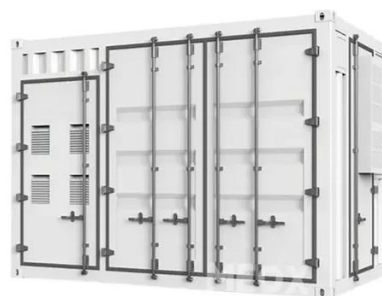

FFD Power's Cabinet Battery Energy Storage System (BESS) provides a comprehensive and scalable solution for commercial and industrial ...

[Air-cooled C& I BESS Energy Storage Cabinet , AZE](#)

AZE's Air-cooled C& I BESS cabinets are a practical and efficient solution for businesses looking to reduce energy costs, enhance sustainability, and improve energy resilience, call for ...