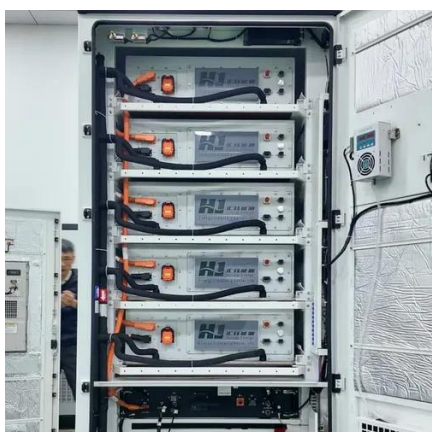

[200 kWh Battery Energy Storage System , BESS ...](#)

The Versa BESS 200 100kW/200kWh energy storage cabinet is a flexible product for small industrial and commercial energy storage. It integrates ...