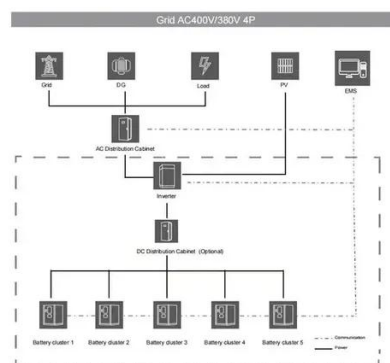

[Anker SOLIX Double Power Hub](#)

12,000W of Dual-Voltage Power: With Double Power Hub, your output rises to 12,000W, and you gain 120V/240V split-phase power--great for all ...

Smart PowerShades

Smart PowerShades provides fully customizable indoor and outdoor motorized roller shades with a wide range of automation options. Our ...