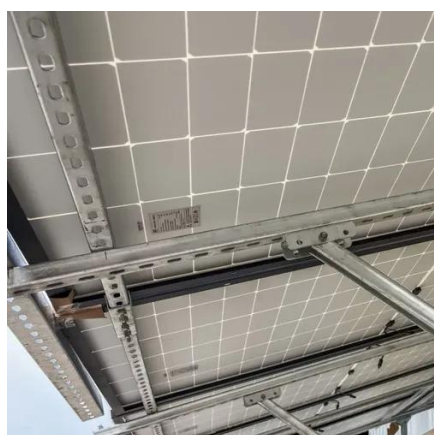

[RG-AP680 (CD), Wi-Fi 6 Dual Radio 2.402 Gbps Outdoor High ...](#)

Recommended for outdoor scenarios such as higher education, wireless city, energy sector, and commercial complexes, delivering good connectivity in the extreme-weather environments at ...