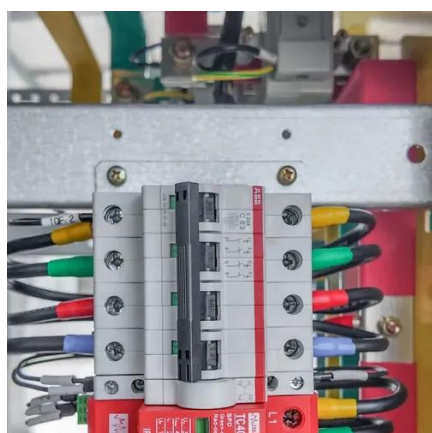

[Residential Solar Storage System Cabinet (Rack-mounted Inverter)](#)