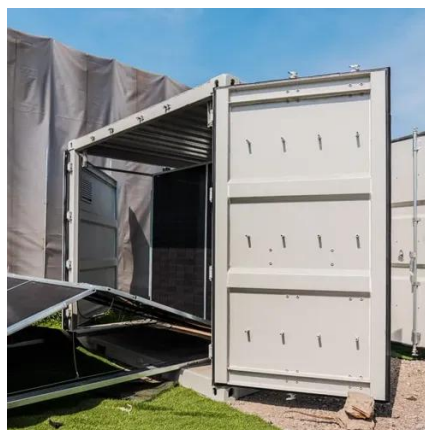

Highly Integrated: The wall-mounted inverter is installed within the system cabinet and closely integrated with other key components such as energy storage batteries.