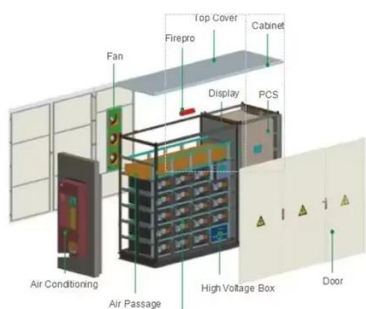

C & D Technologies , Stationary Battery Cabinets

From the industry leader in data center backup batteries, C& D now offers a configurable cabinet solution. In addition to our premium, reliable ...