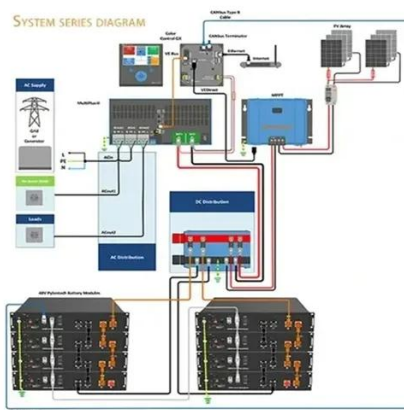

Upgrade your server room with APC AR3350 42U NetShelter SX Enclosure! Wide, deep, and seamless.