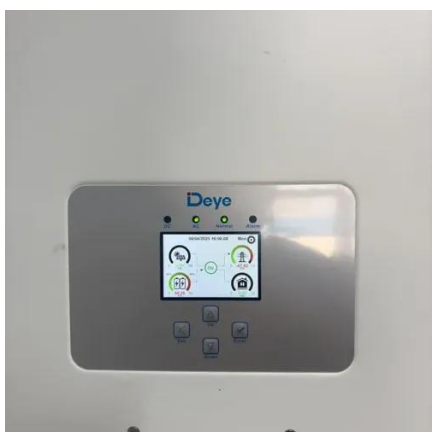

[SolarEdge Home Hub Inverters: Empowering Your Home's Solar ...](#)

The award-winning SolarEdge Home Hub Inverter puts record breaking energy efficiency and control at the center of your ecosystem delivering more power, hour after hour.