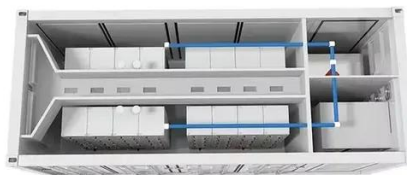

The LIPOWER Portable Power Station 300W, 296Wh offers efficient, quiet power for camping, travel, and emergencies. Features ...