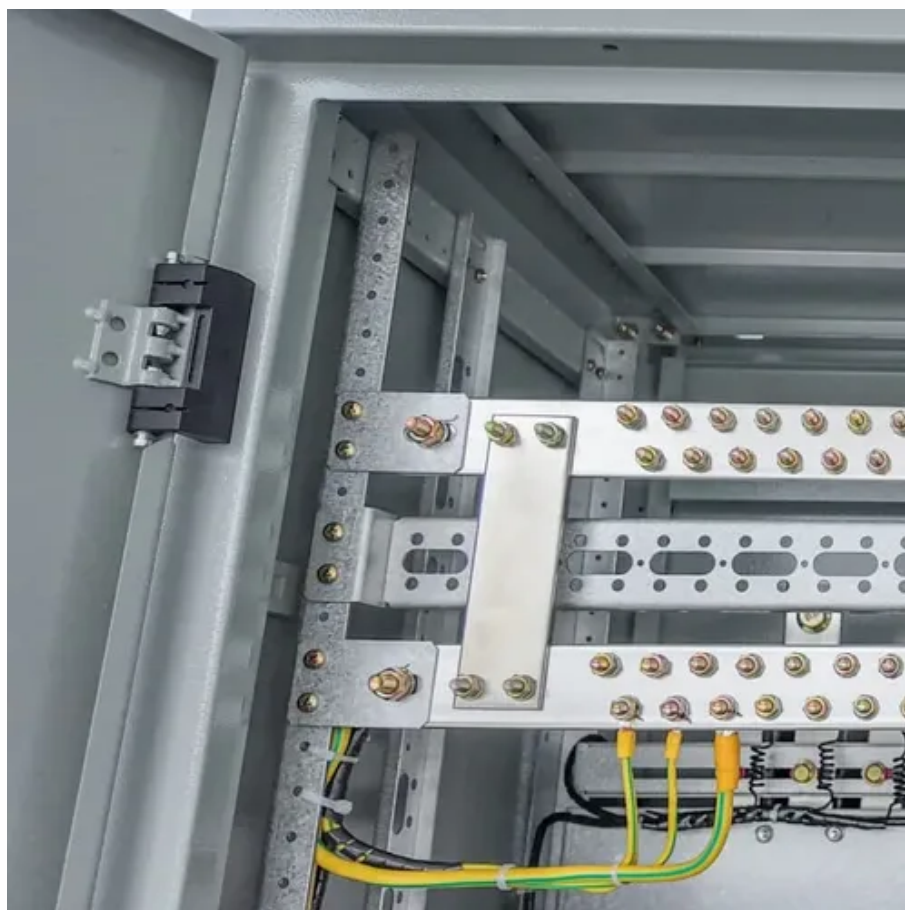

# How heavy is the outdoor energy storage cabinet base station

## Overview

---

The solar power plant is 1.2MW and the total capacity of the energy storage cabinet is 2.5mWh, which brings stable electricity to our seafood cold storage.

The solar power plant is 1.2MW and the total capacity of the energy storage cabinet is 2.5mWh, which brings stable electricity to our seafood cold storage.

The Base Station Energy Cabinet is a fully enclosed, weather-resistant telecom energy cabinet designed to provide reliable power distribution and battery backup for outdoor communication networks. It integrates AC and DC power systems, intelligent monitoring units, and environmental control modules.

### [Base Station Energy Cabinet](#)

The Base Station Energy Cabinet is a fully enclosed, weather-resistant telecom energy cabinet designed to provide reliable power distribution and battery backup for outdoor communication ...