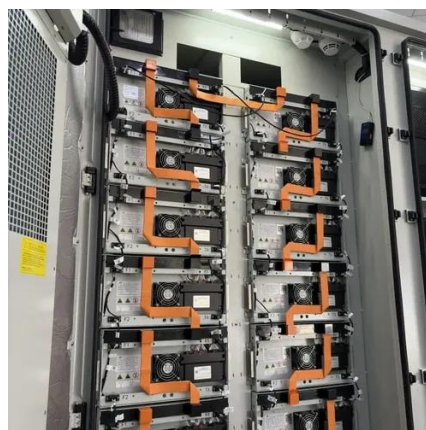

[BESS Commerical Energy Storage Cabinet ...](#)

AZE can provide a wide selection range of outdoor integrated cabinet, battery cabinet and telecom equipment cabinet, which are widely used in wireless ...