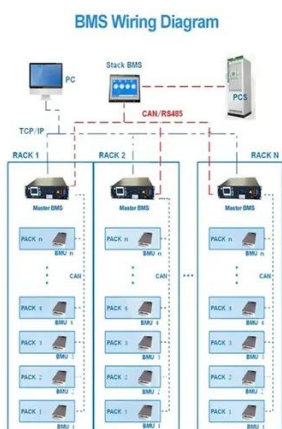

[Solar Panel Wattage Explained: How Many Watts Do You Need?](#)