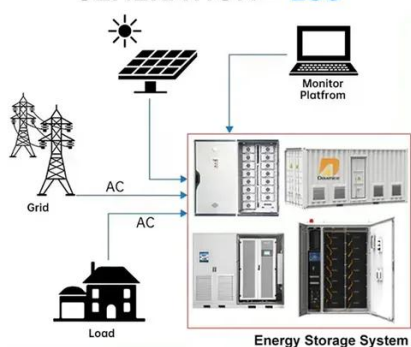

DISTRIBUTED PV GENERATION + ESS

many

Many, innumerable, manifold, numerous imply the presence or succession of a large number of units. Many is a popular and common word for this idea: many times. Numerous, a more ...

[MANY , English meaning](#)