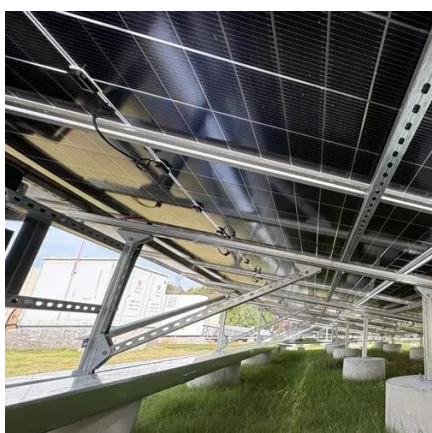

[Belarus Gomel Energy Storage Power Station Construction ...](#)