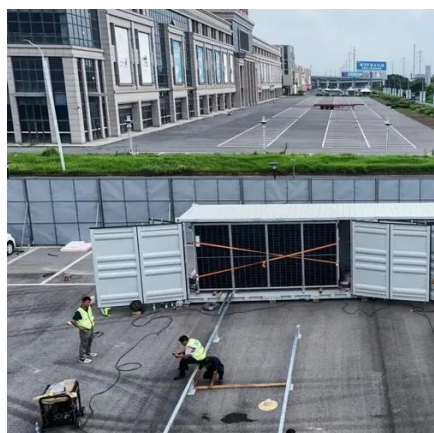

Large Energy Storage Cabinets in Libya: Wholesale Solutions for

Libya's energy landscape is undergoing a transformative shift toward renewable integration. With solar irradiation levels exceeding 2,500 kWh/m² annually - among the highest in the ...

Huawei Guatemala large energy storage cabinet brand

The LUNA2000-2.0MWH from Huawei FusionSolar is the ideal solution for large energy storage requirements in commercial and industrial applications. With an impressive storage capacity of ...

ZAMBIA S LARGE ENERGY STORAGE CABINET BRAND

Huawei outdoor energy storage cabinet brand Huawei's One Site One Cabinet solution replaces multiple traditional cabinets with a high-density, compact design, simplifying site management ...