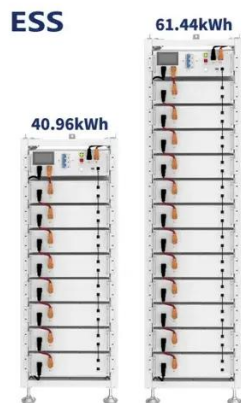

This approach opens up base station resources, transforming them from communication stations into social stations that maximally utilize resources. In 2019, Huawei's 5G Power solution won ...

[Huawei Integrated Outdoor Power Cabinet Assembly Cabinet](#)

With high quality, favorable price, thoughtful service, we are trying utmost to give you a pleasant and satisfactory experience of contacting with us. Our products has been shipped to Russian, ...