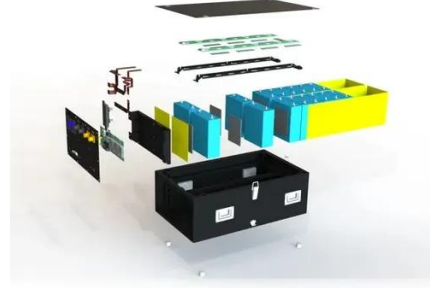

We're sorry but web site doesn't work properly without JavaScript enabled. Please enable it to continue. Loading