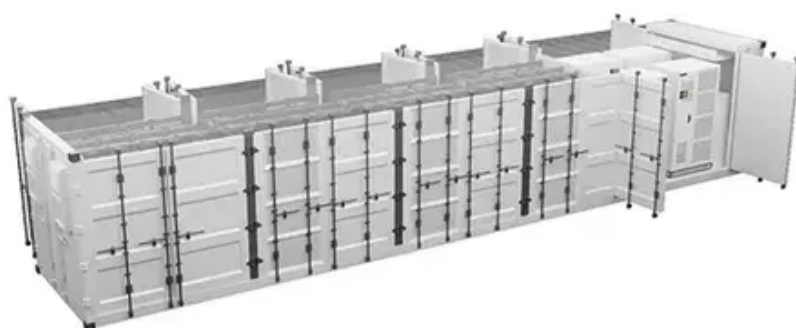

Huawei outdoor base station power cabinet

Overview

What is a Huawei outdoor power system?

The ultra-lean structure enables 1 blade per site while keeping reliability, helping cut TCO and carbon emissions. Huawei outdoor power solutions are designed for carrier ICT sites. The all-in-one system supports multiple input (grid/PV/genset) and output (12/24/48/57 V DC, 24/36/220 V AC) modes.