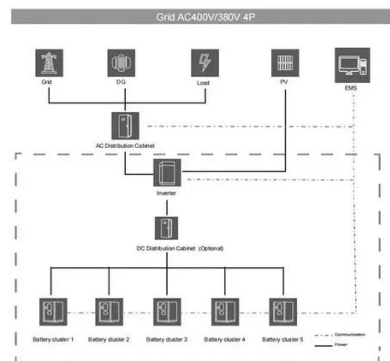

Basic AC Power Supply The AC power supply system that consists of mains, uninterruptible power supply (UPS), and self-provided generators should supply power in centralized mode. ...