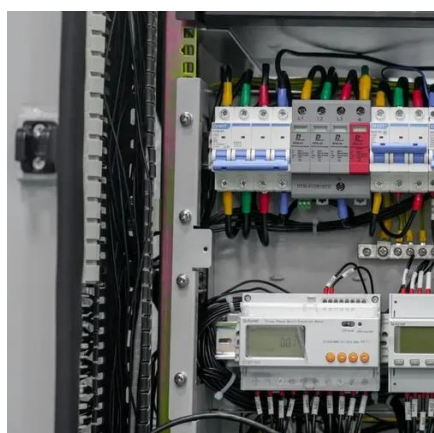

[PAC-2700WA for Huawei high-power communication power ...](#)

Buy PAC-2700WA for Huawei high-power communication power supply module with fast shipping and top-rated customer service. Newegg shopping upgraded (TM).