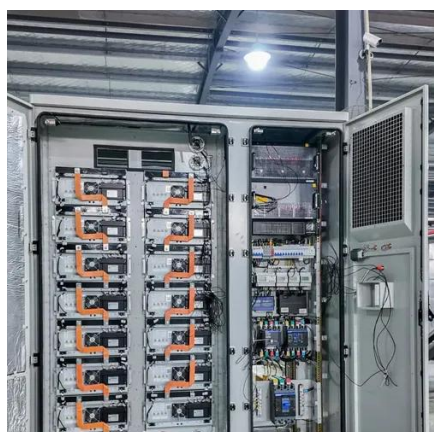

[AC PSU Power Supply for Telecom & IT, Huawei Digital Power](#)

Huawei AC PSU power supply supports wide AC and DC input ranges, delivering reliable and efficient power conversion for routers, switches, servers, and telecom IT networks.