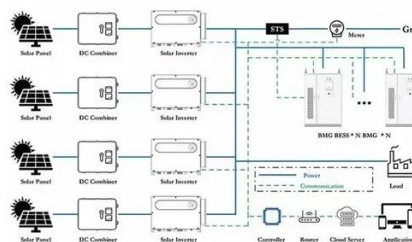

IBM 42U and 47U 1200 mm Deep Rack offerings are industry-standard 19-inch server cabinets that are designed for high availability IBM System x and BladeCenter environments. They are ...