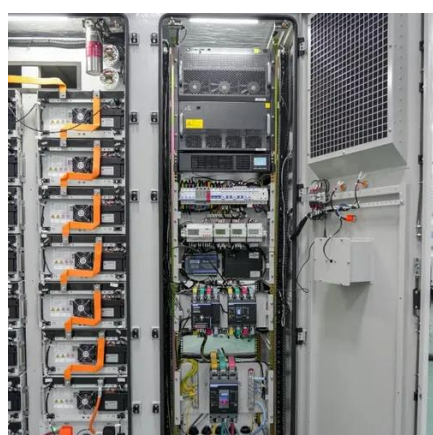

5G Macro Base Station Market Analysis (2035)

5G Macro Base Station Market Size was estimated at 14.54 (USD Billion) in 2023. The 5G Macro Base Station Market Industry is expected to grow from 16.68 (USD Billion) in 2024 to 50.0 ...

5G-oriented Site Evolution