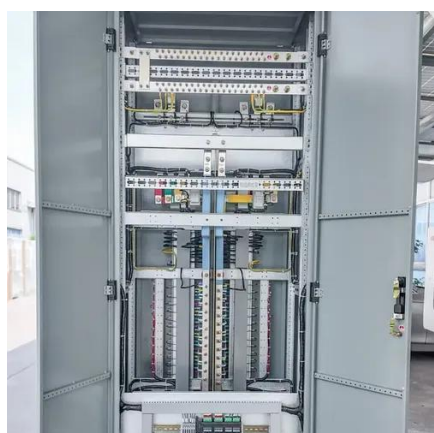

[Telecom Battery Backup System , Sunwoda Energy](#)