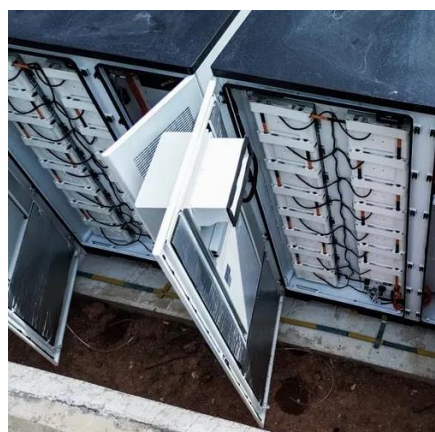

When a silver-gray outdoor integrated energy storage cabinet stands tall under scorching sun and torrential rain, have you ever wondered how it resists pervasive dust and sudden downpours?

The answer lies in its protection rating – IP55. Today, we unveil the protective engineering behind this.

The UESS-CAB 50-100F is an all-in-one outdoor energy storage cabinet designed for factories, data centers, mining sites, cold-chain warehouses, and microgrids. With 50-100kWh LiFePO4 capacity and 50kW output power, it delivers stable, safe, and efficient energy for critical operations. < High.

## IP55 outdoor cabinet 50kW compared to generator

### [Solar Battery Cabinet Equipment Enclosures for on-grid or off-grid](#)

AZE's all-in-one IP55 outdoor battery cabinet system with DC48V/1500W air conditioner is a compact and flexible ESS based on the characteristics of small C& I loads. The commercial ...