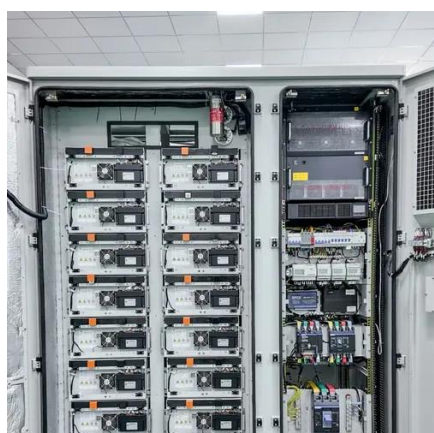

[IP55 Rated Outdoor Electrical Cabinet with 108 kW Power](#)

Outdoor Electrical Cabinet with 200/161/129 kWh-97 kWh capacity, IP55 rated for durability, and 108 kW rated power for efficient energy storage.

[Outdoor Energy Storage Guardian: Decoding the Secret of IP55 ...](#)