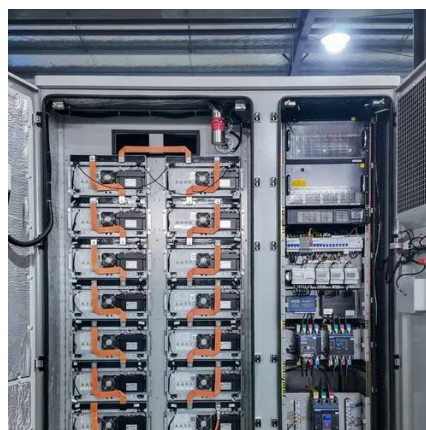

[50 Kw Generator Price - 101 Generator](#)

A 50 kW generator offers a reliable power solution for commercial, industrial, or large residential applications where consistent energy supply is crucial. This guide provides a ...

[Solutions - Immortal EnergiesX](#)

AI Electromagnetic Generator Outdoor Generator Cabinet 3KW / 5KW / 10KW generator cabinet Network Management Control & Diagnostics ...