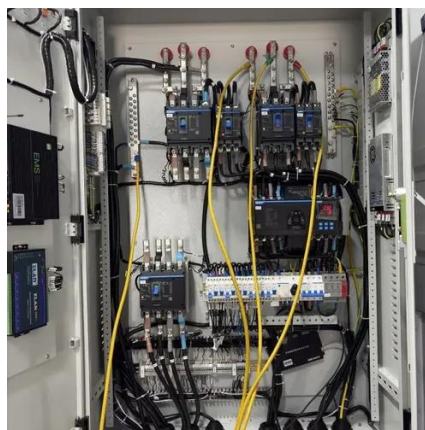

Find Wall Mount Cabinet in Indonesia. Buy Wall Mount Cabinet at the best price from Norden Communication, one of the leading manufacturers and suppliers of Wall Mount Cabinet in ...