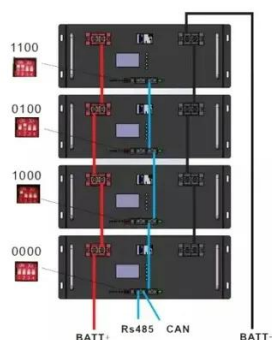

Our AI beta will help you find out quickly. Did You Find It?

Search Newegg.com for 1000mm depth rack-mount server cabinet. Get fast shipping and top-rated customer service.

Mounting Rails are Horizontally Adjustable to Ensure the Best Fit of Rack-mount Chassis WN Series Cabinet is built with high-quality aluminum/steel structures. With vented doors and cooling fans, WN series provides excellent air circulation for

servers and other devices. Cabinet is completely.

Indonesia Data Center Cabinet 1000mm Depth

[42U Server Rack Cabinet, 1000mm depth, Perf.](#)

Our 42U server rack cabinet has a perforated front and French rear doors to facilitate airflow. Quick-release, lockable side panels allow for easy ...