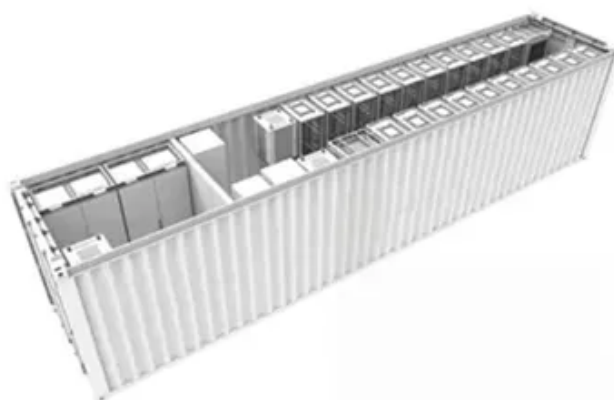

Indonesia Outdoor Energy Storage Cabinet AC DC Integrated

 **TAX FREE**

1-3MWh
BESS

Indonesia Outdoor Energy Storage Cabinet AC DC Integrated

[Electric Power Indonesia 365](#)

5G OD Cabinet for Solar Hybrid solution MATRIX Outdoor Power Cabinet is a new type of integrated AC/DC output power system, with the maximum capacity of 27kW and lithium ...

[EK-372KWh Outdoor Cabinet Series C&J...](#)

Descriptions: Energy storage outdoor integrated cabinet is a distributed energy storage system suitable for industrial and commercial scenarios. It ...

[Kabinet penyimpanan energi outdoor 20kw...](#)