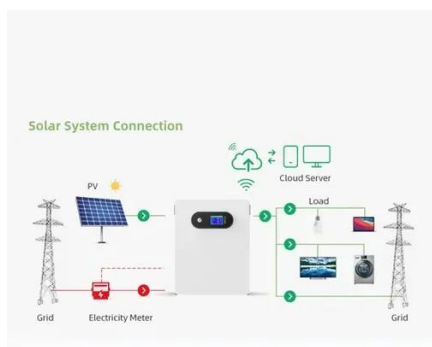

Huawei's One Site One Cabinet power cabinet solution uses a compact, high-density design to simplify site management, reduce energy use, and ...

[KIGI Outdoor AC/DC Integrated 215KWH+100KW Energy Storage ...](#)

Scalable and Versatile: Designed for hybrid grid systems, this energy storage cabinet can be easily integrated with solar energy systems, making it an ideal choice for users who require a ...